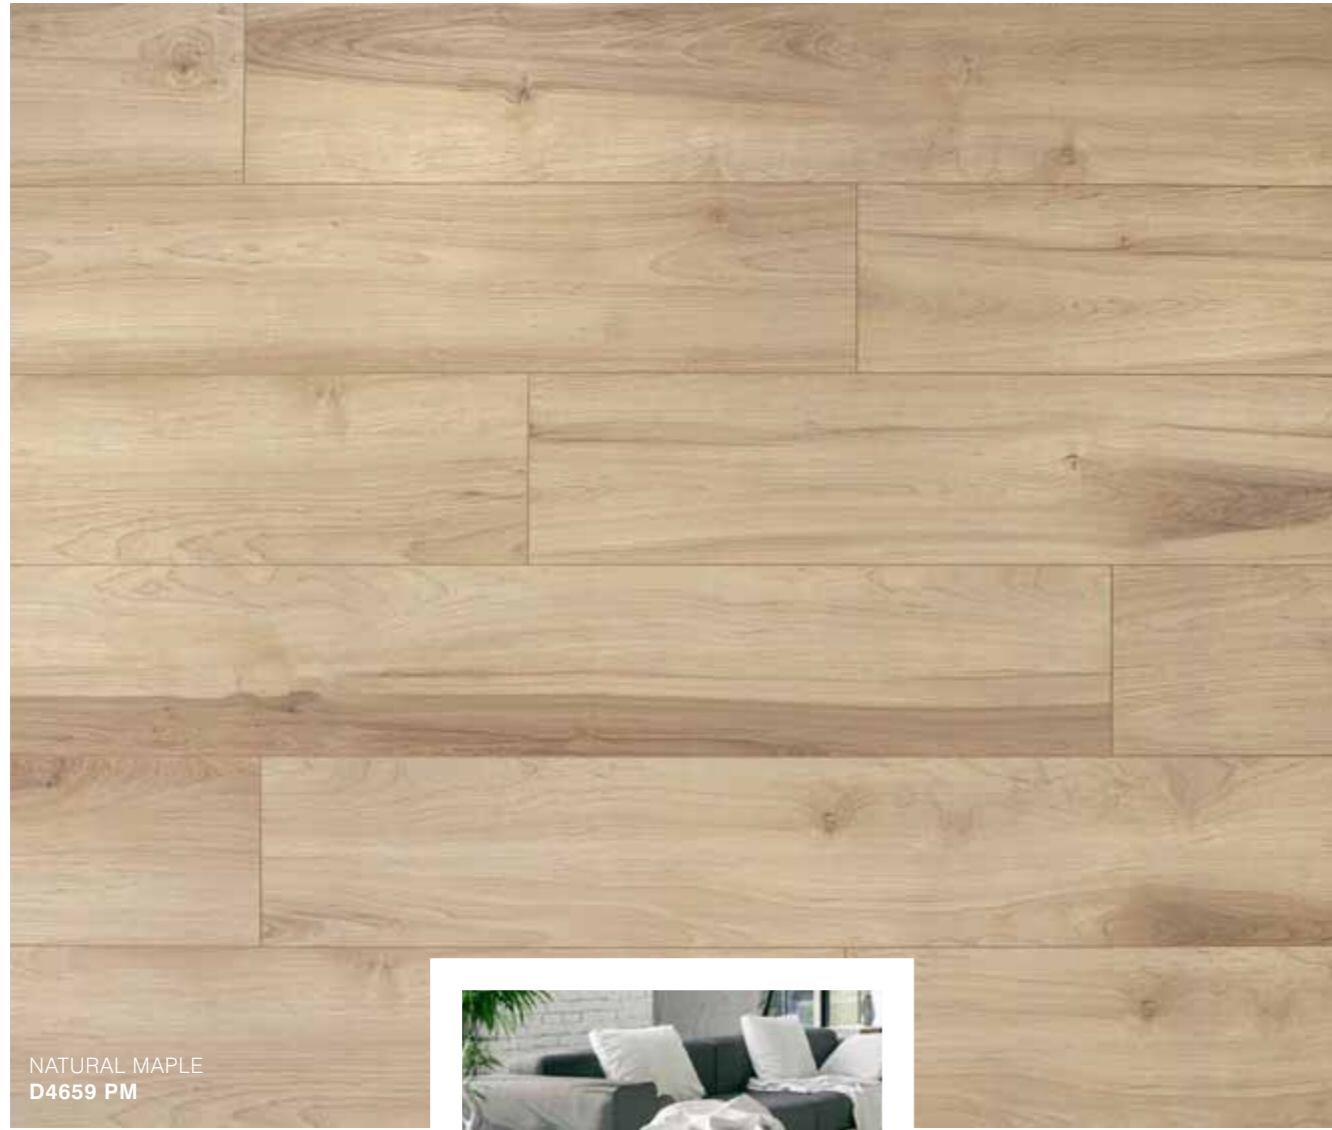

NATURAL MAPLE
D4659 PM