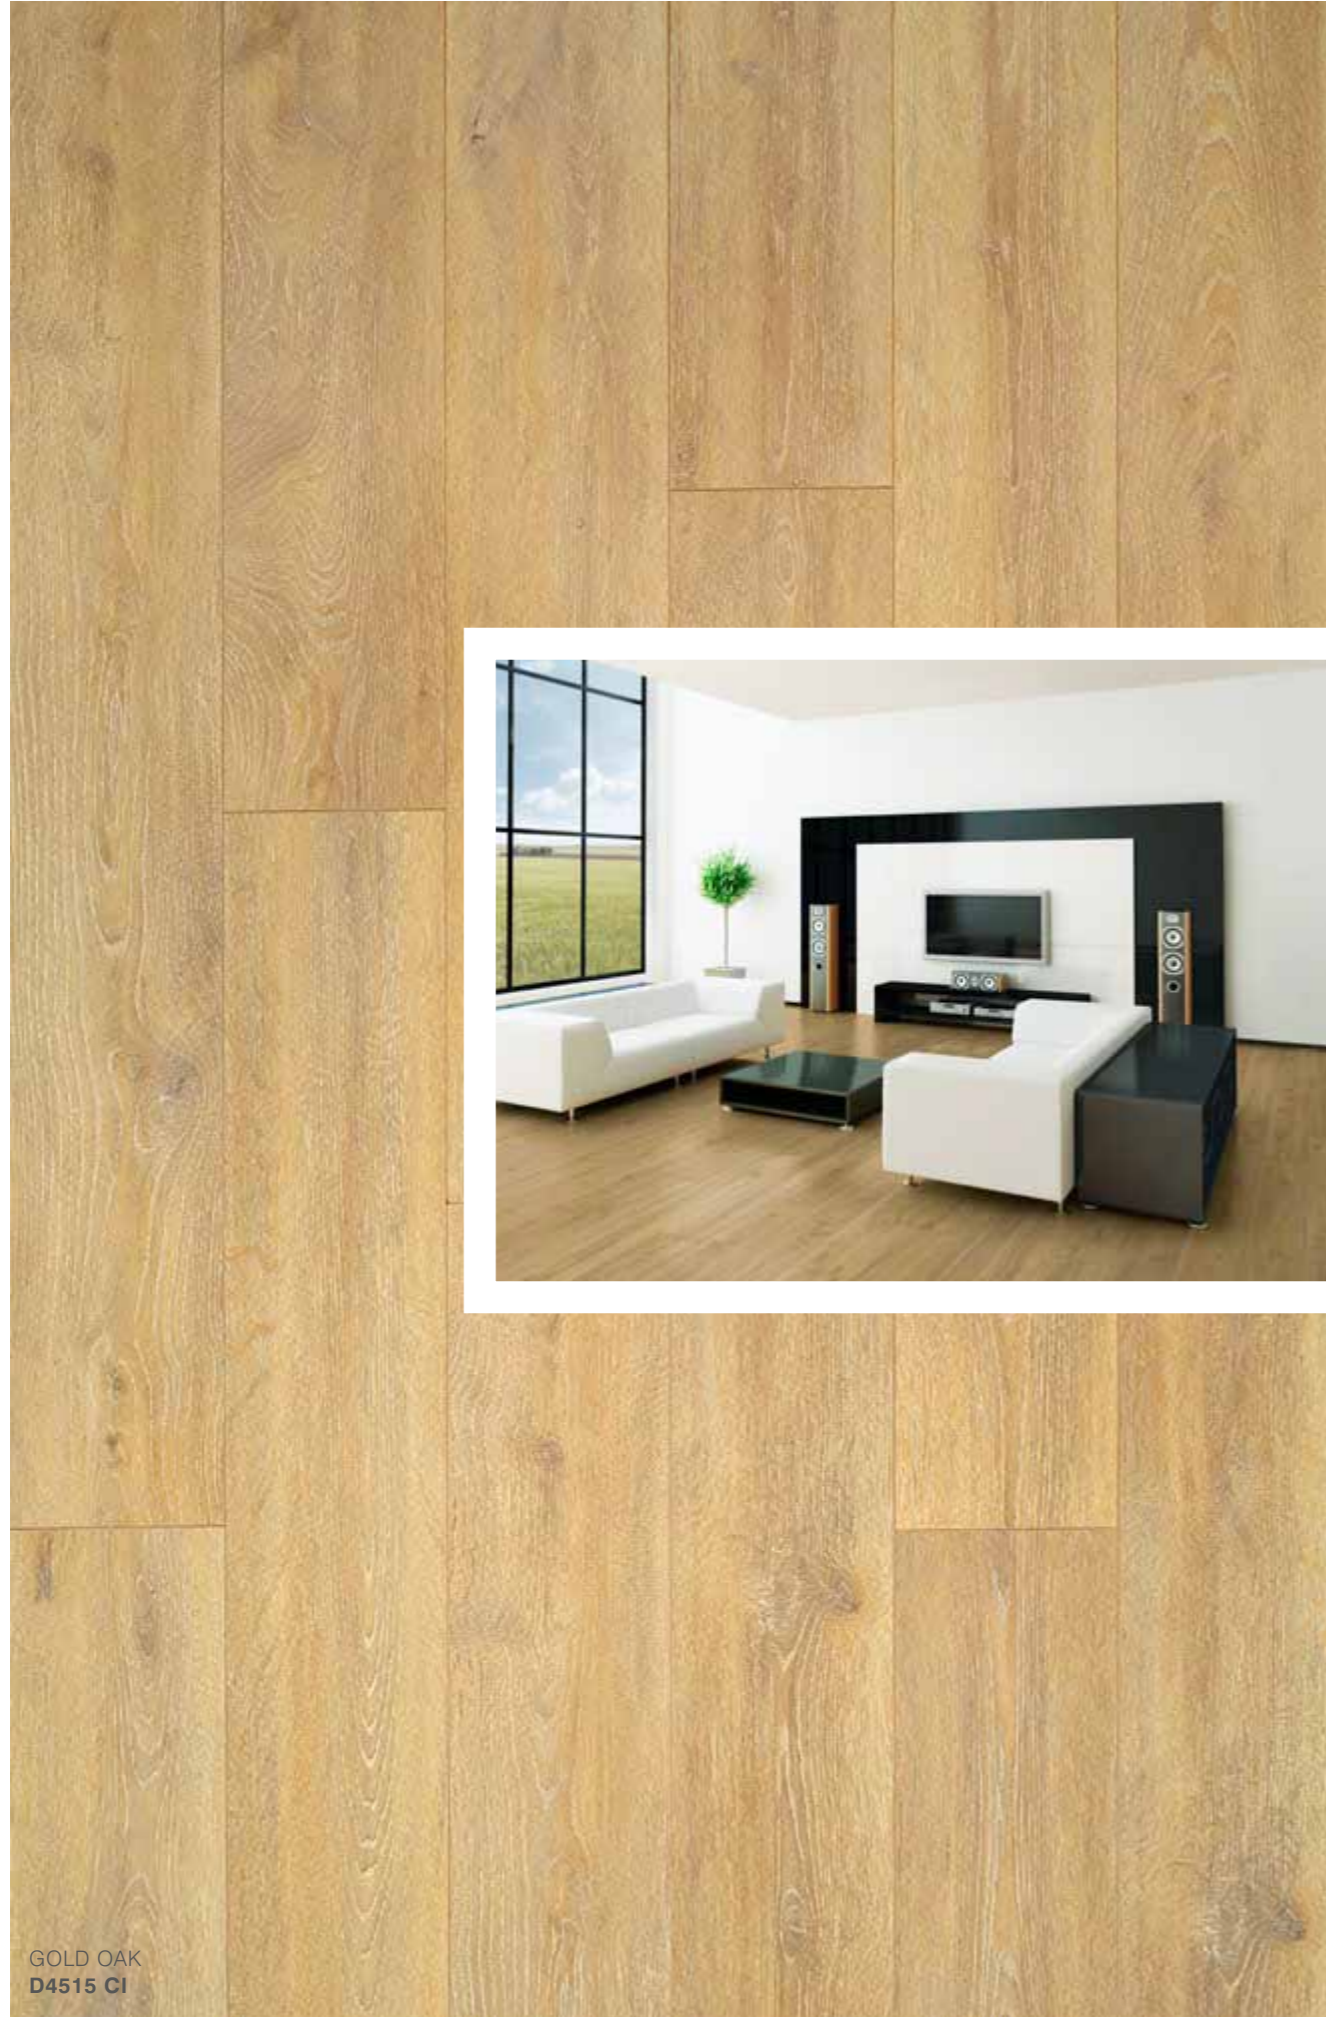

GOLD OAK
D4515 CI