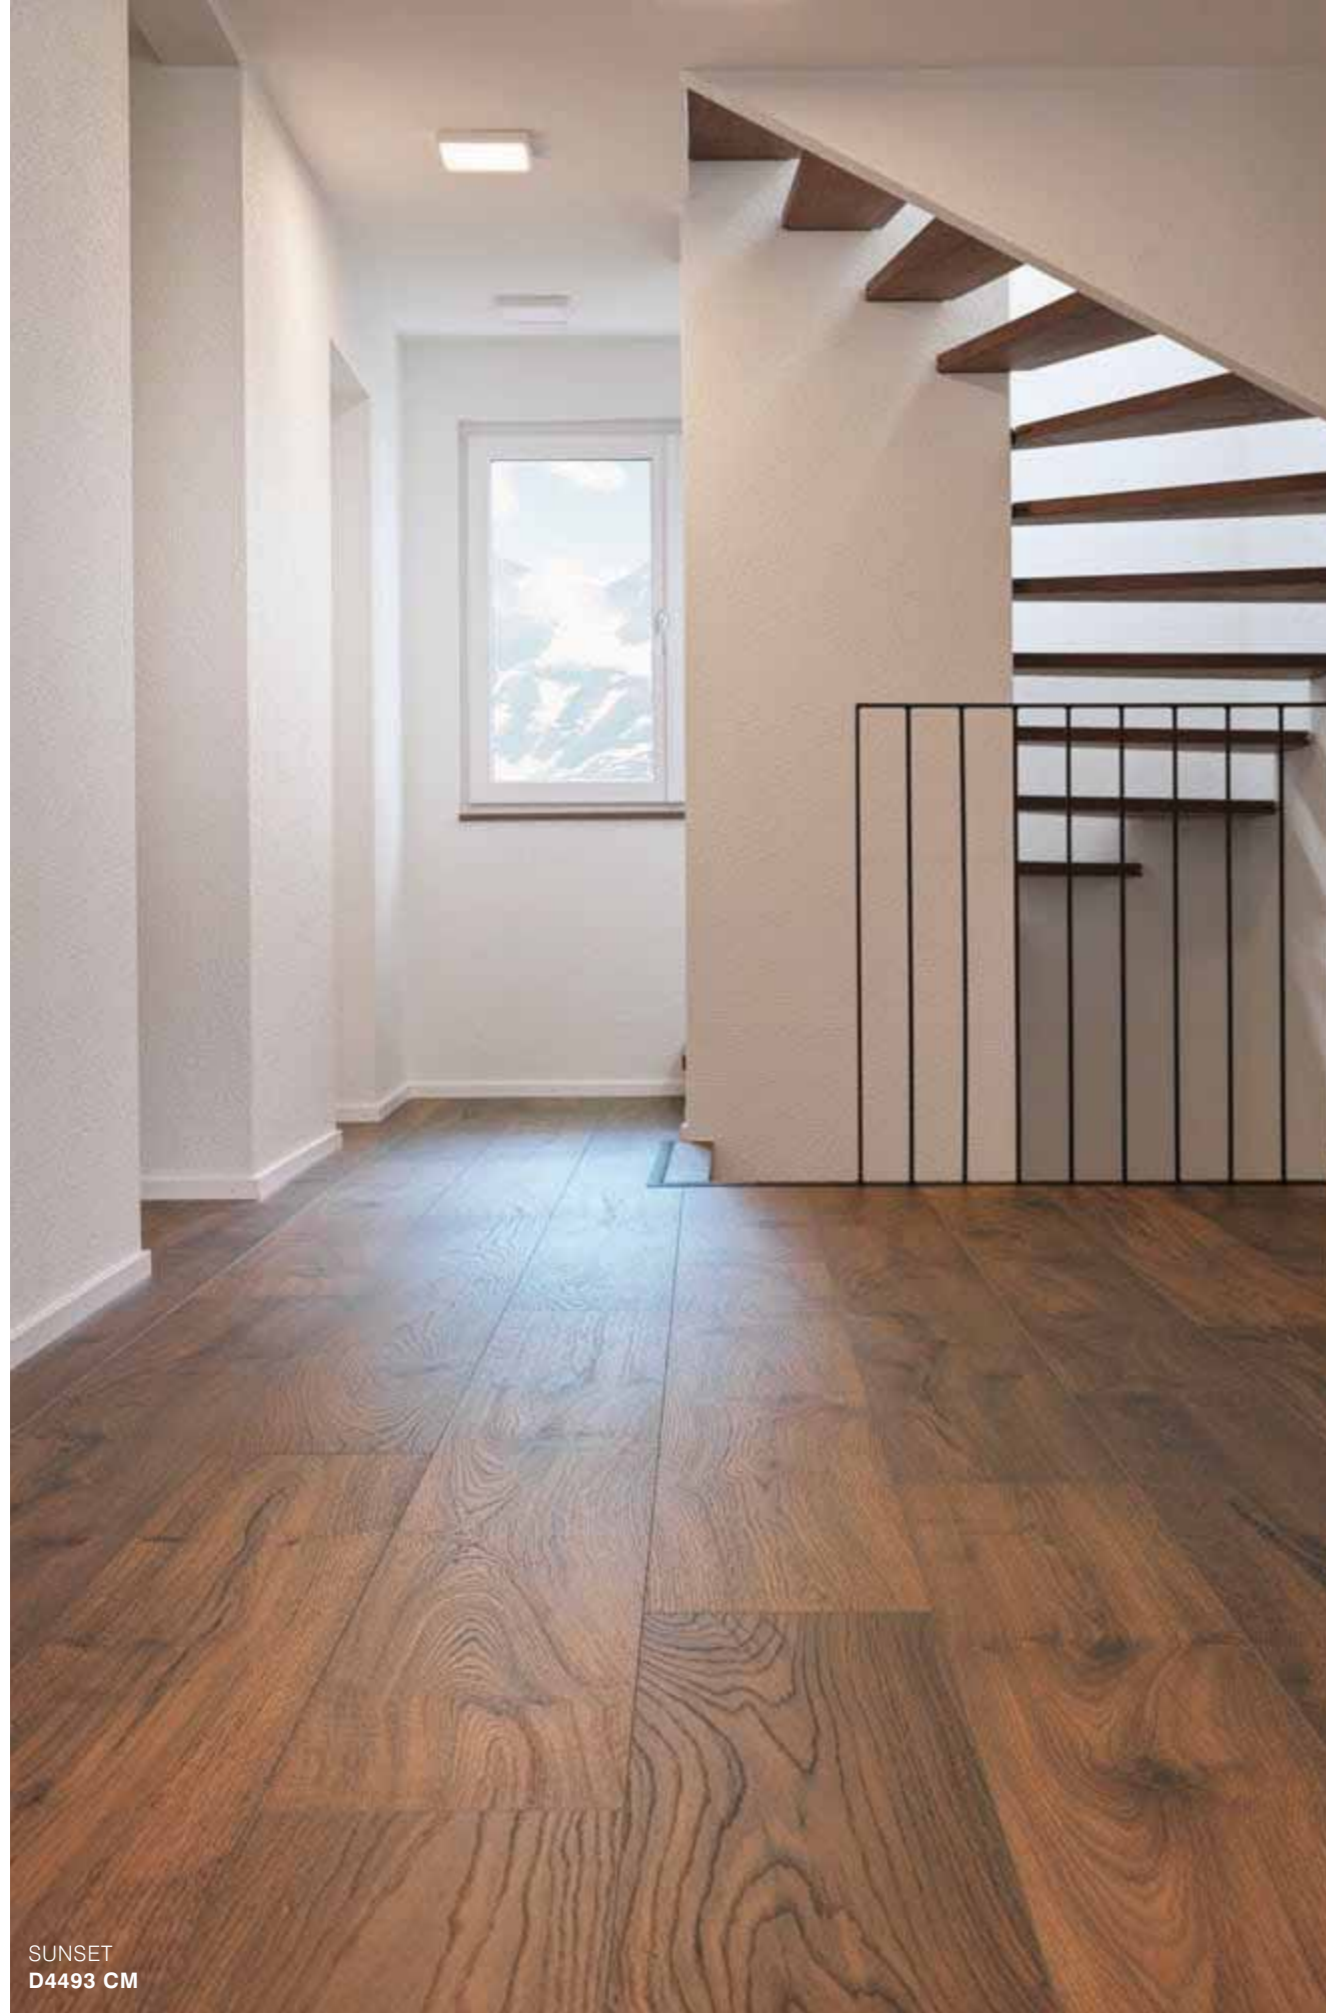

SUNSET
D4493 CM