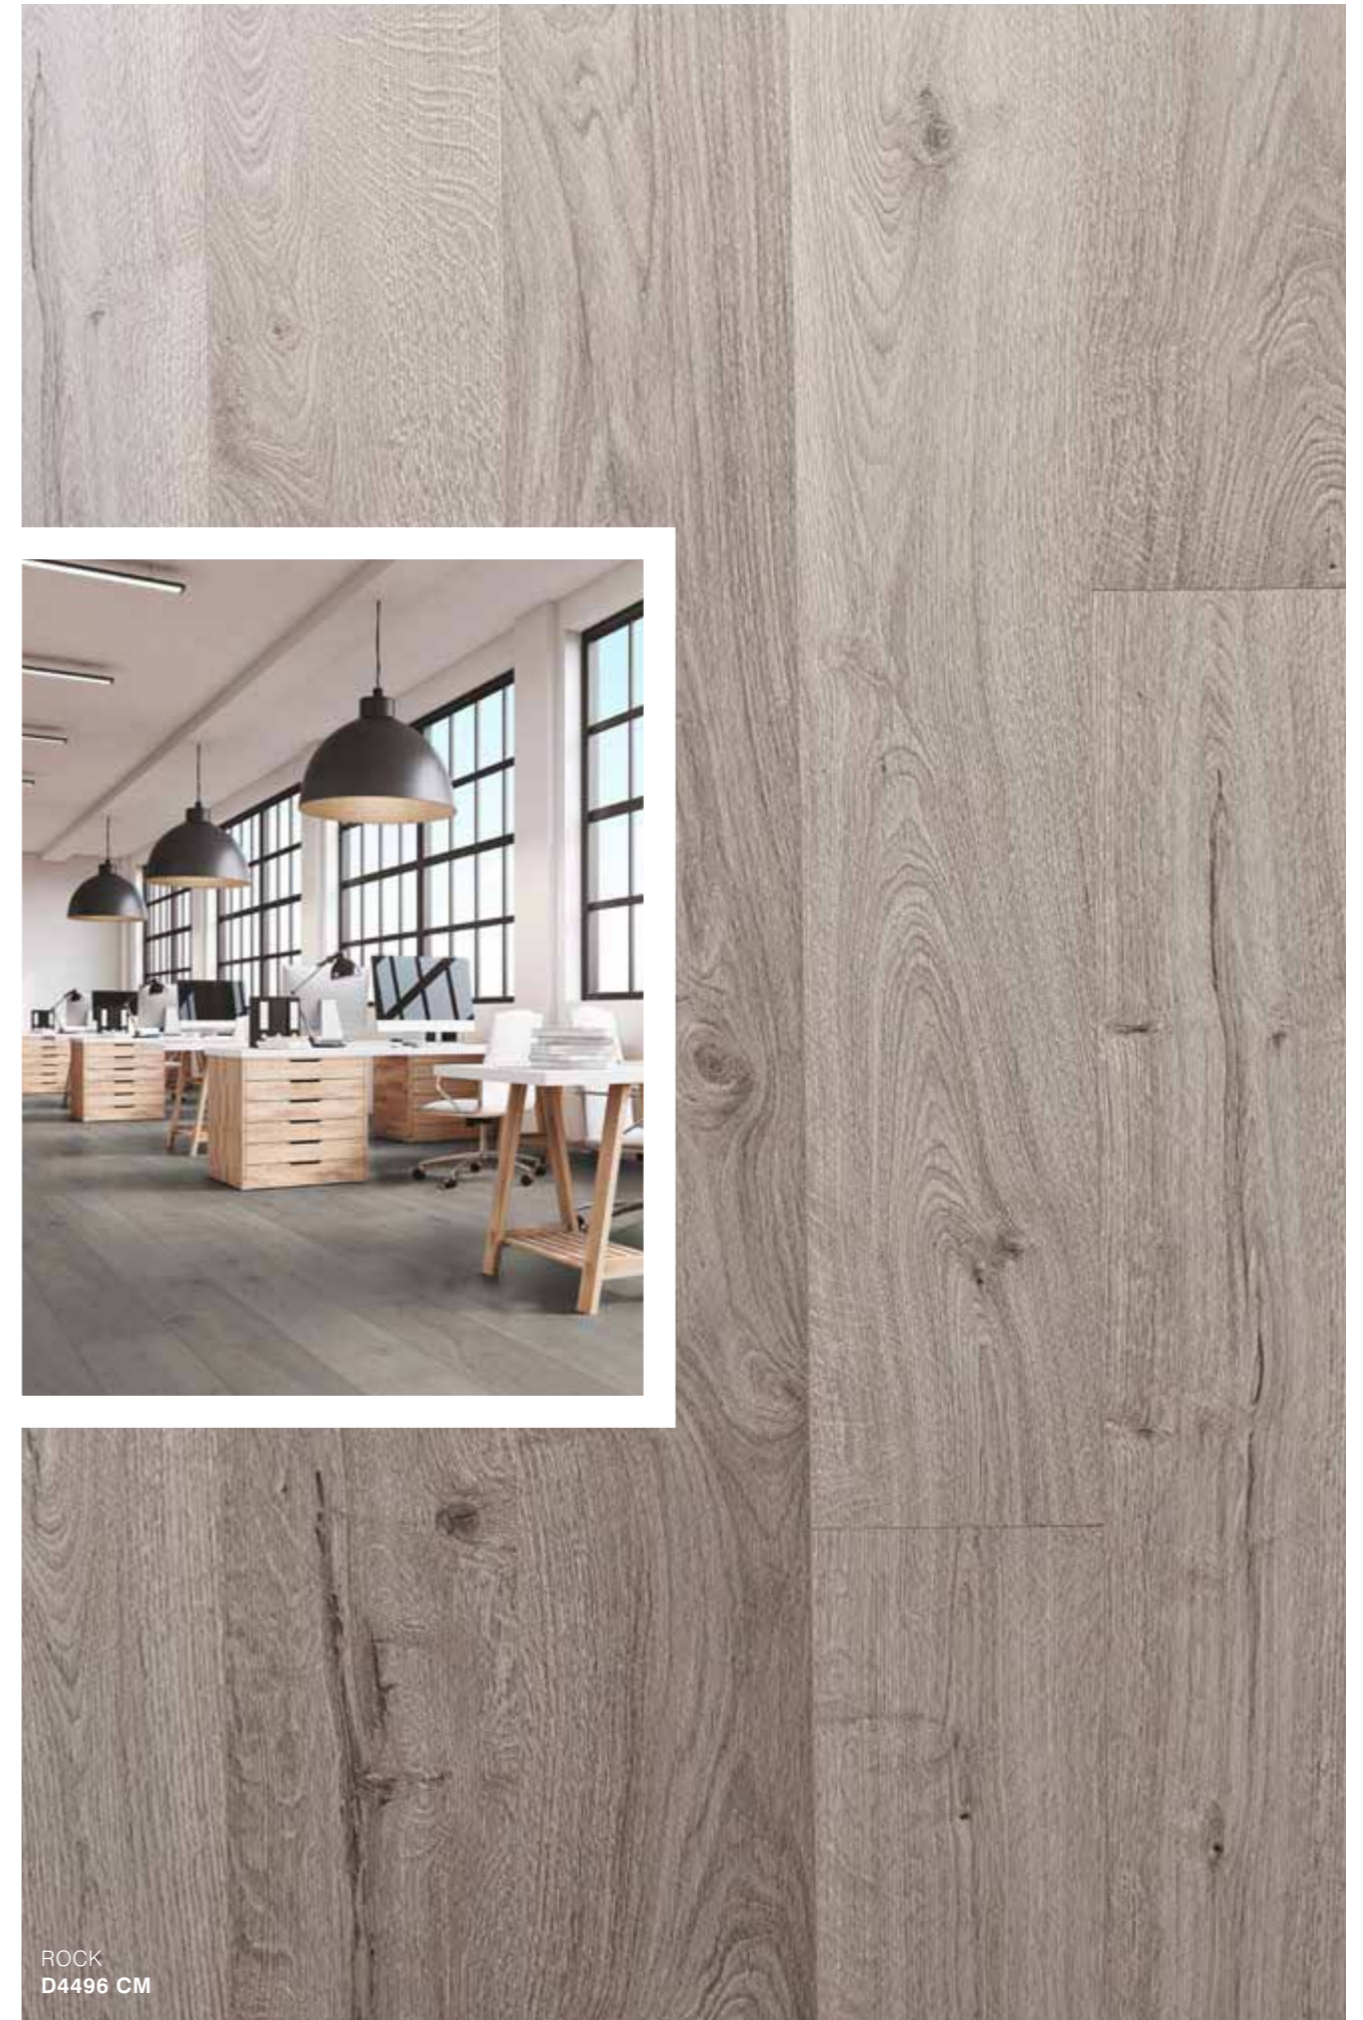

EN Based on the solid, rustic aspect of real wood floor, the GRAND SELECTION ORIGIN resembles the original so close that even experts hardly can tell the difference.

MOON
D4498 CM

DUNE
D7094 CM

SAĞLAM &
UZUN ÖMÜRLÜ