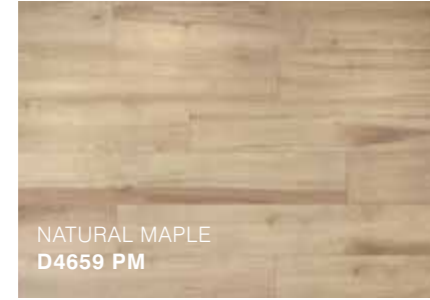

LIBERTY KOLEKSİYONU