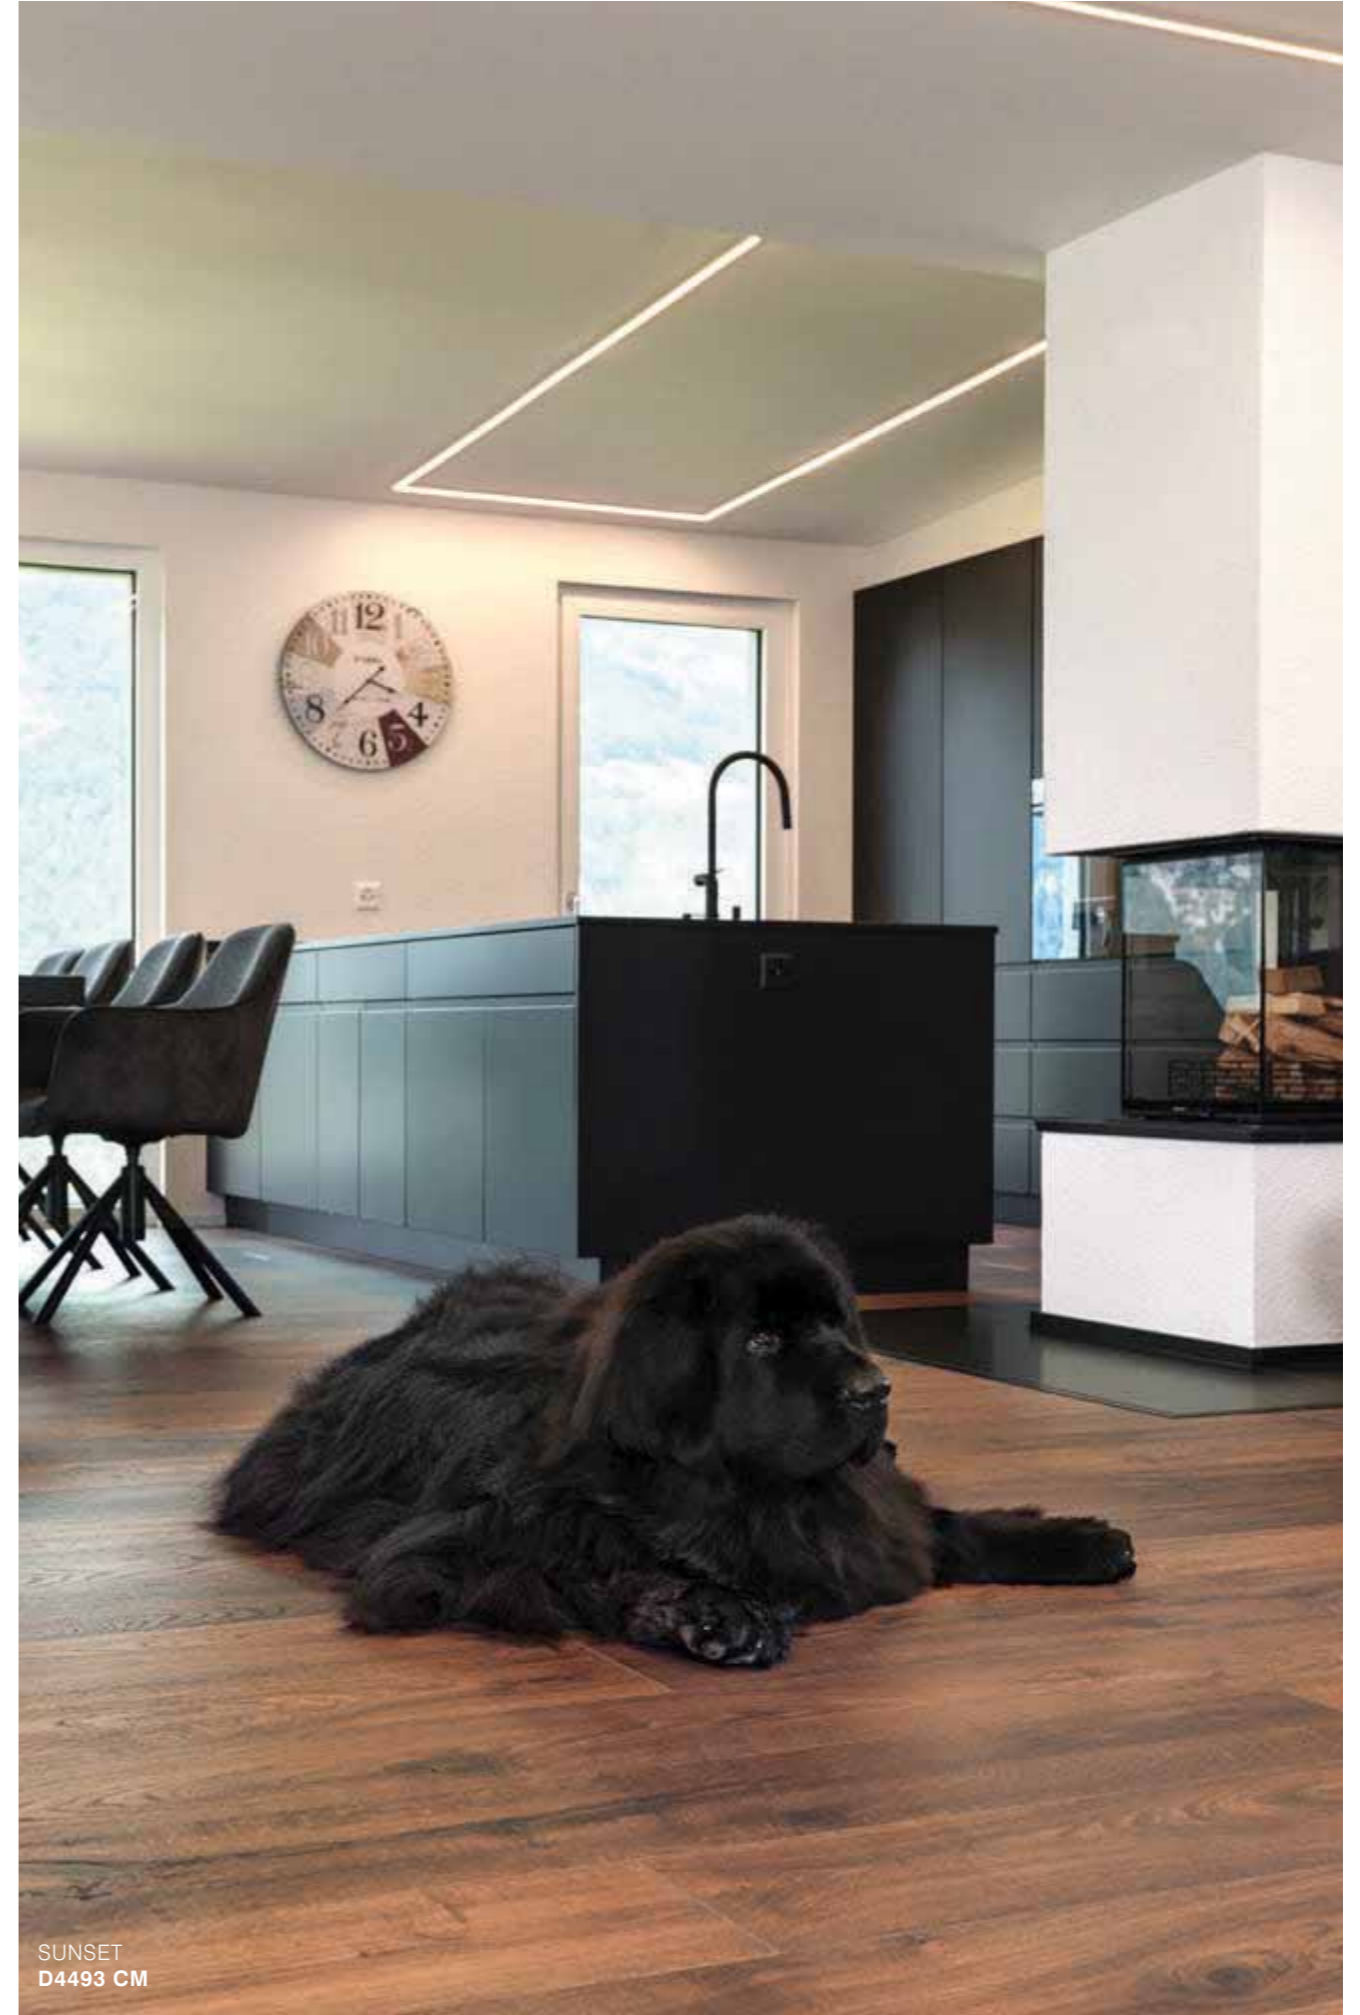

SAĞLAMLIK VE DAYANIKLILIK

TR YOĞUN KULLANIMA UYGUNDUR

Darbelere ve suya karşı dayanıklıdır. Sağlam orta katmanı ve aşınmaya dirençli yüzeyi sayesinde, çizik veya leke oluşumuna izin vermez. Bu döşemelerin hepsi kullanım sınıfı 33'e göre üretildiği için yoğun kullanılan ticari alanlara ve günlük hareketli aile yaşantısına mükemmel bir şekilde uyum sağlar.

EN SUITABLE FOR INTENSIVE US

Be it falling objects or splashing water – the exceptionally strong core and highly abrasion-resistant surface mean that scratches and stains stand virtually no chance. These floors are all designated as utilisation class 33, making them perfect for heavily used commercial areas or for busy everyday family life.