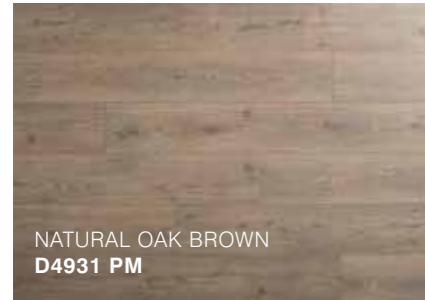

LIBERTY KOLEKSİYONU