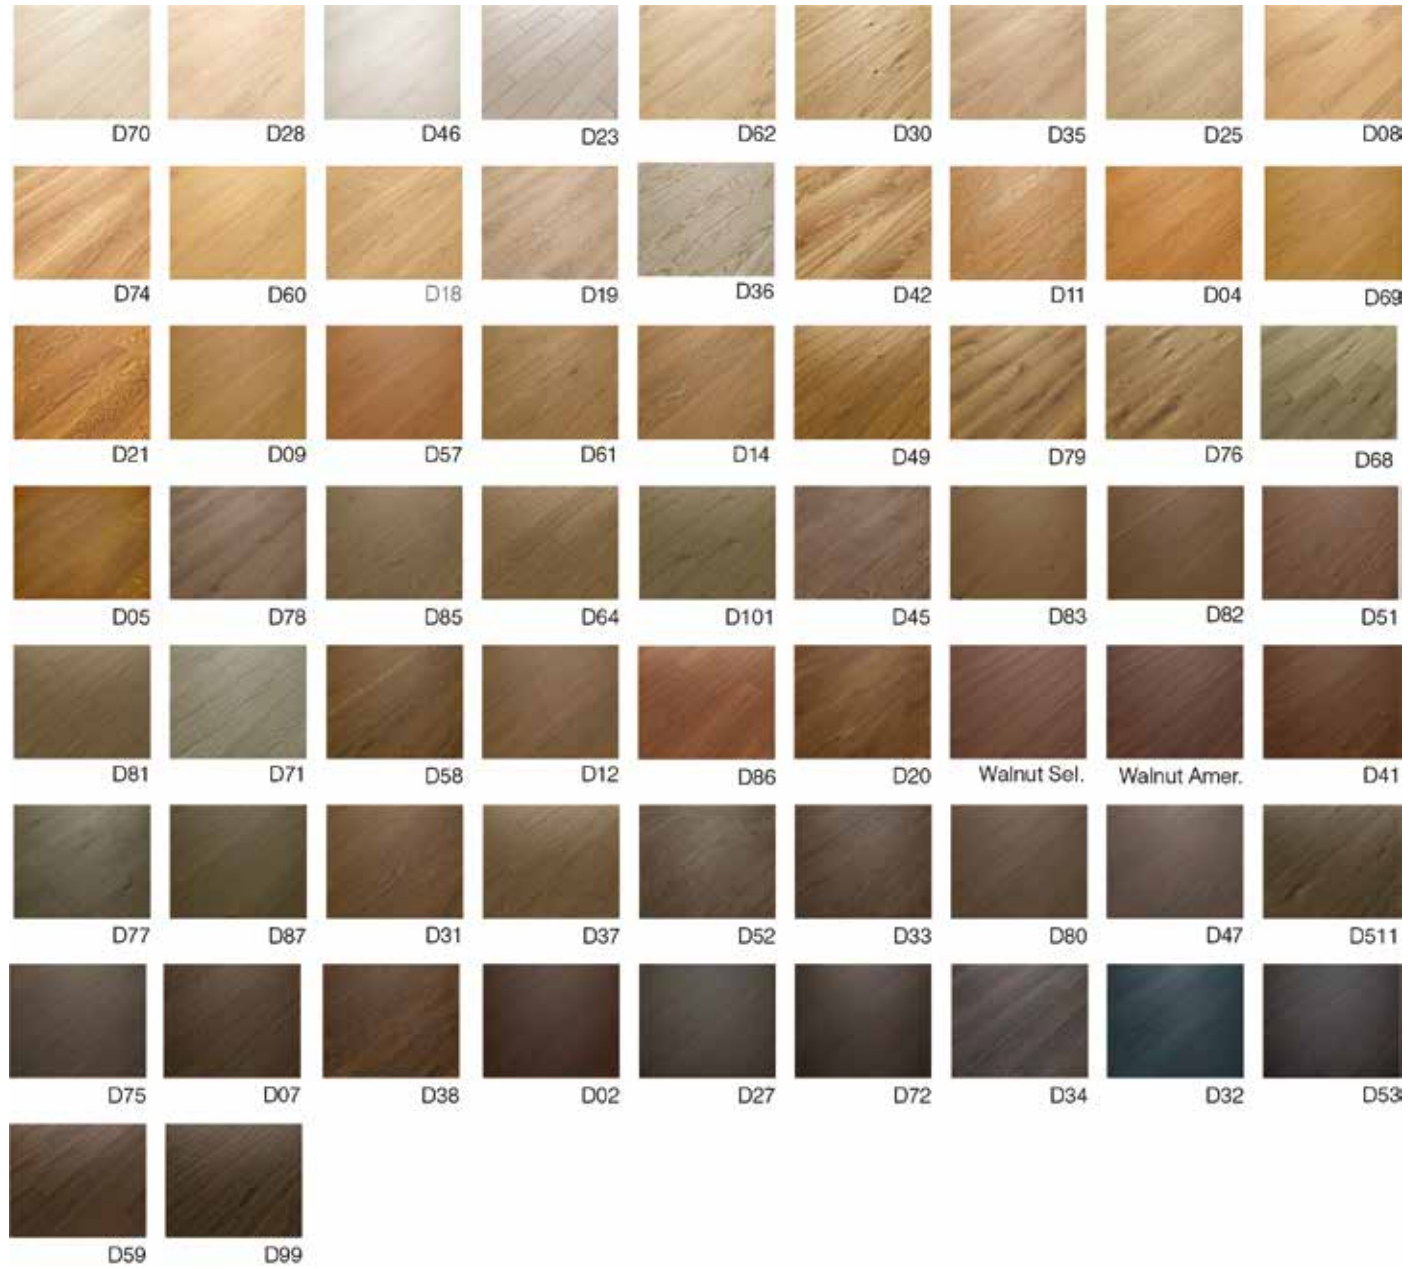

Doğanın Renkleri / Colors of Nature